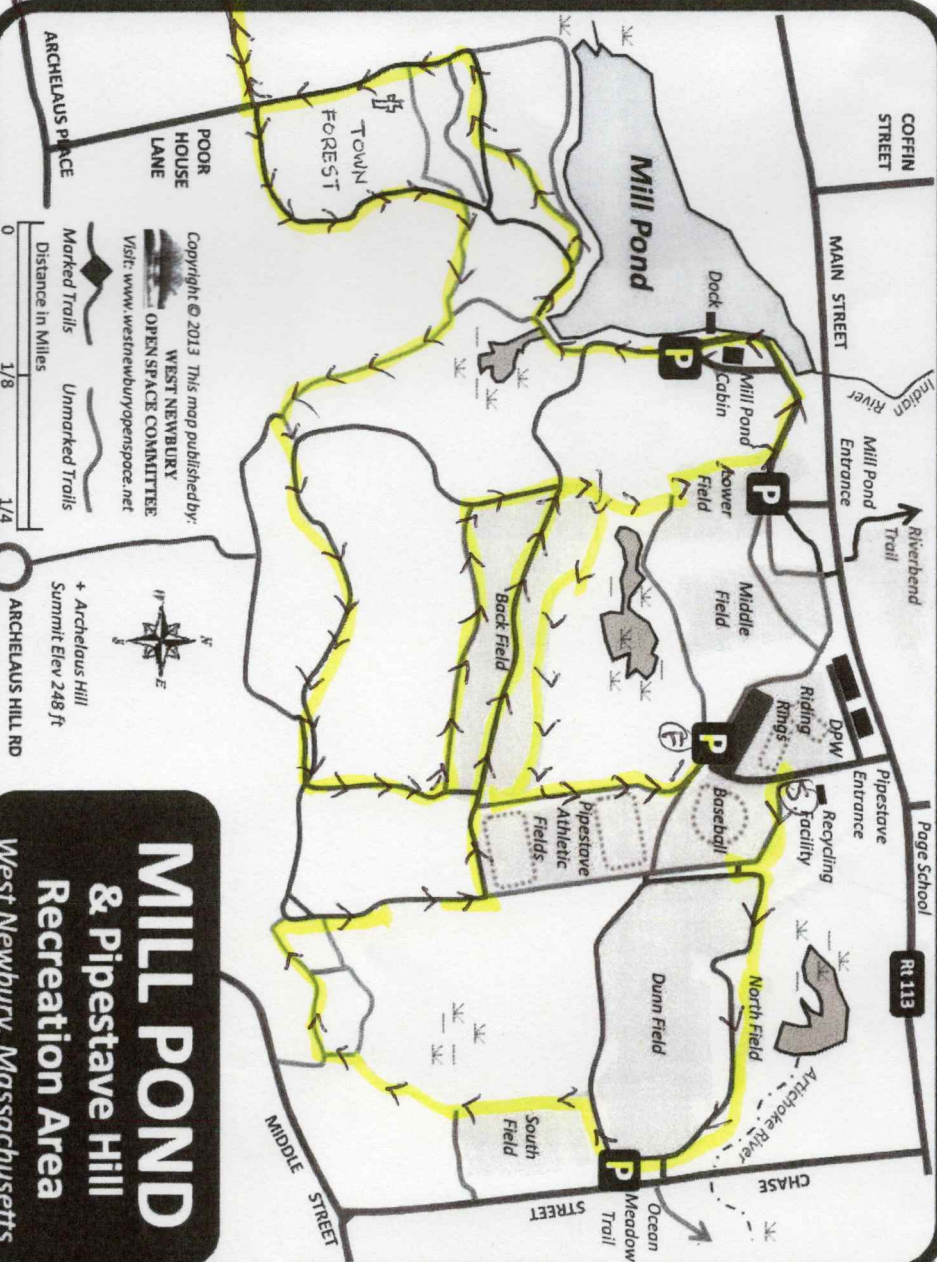

(https://www.wnrd.c

Copyright © 2013 This map published by:
WEST NEWBURY
OPEN SPACE COMMITTEE
Visit: www.westnewburyopenspace.net

+ Archelaus Hill
Summit Elev 248 ft

ARCHELAUS HILL RD

MILL POND & Pipestave Hill Recreation Area

West Newbury, Massachusetts

Marked Trails
Distance in Miles
Unmarked Trails

0 1/8 1/4